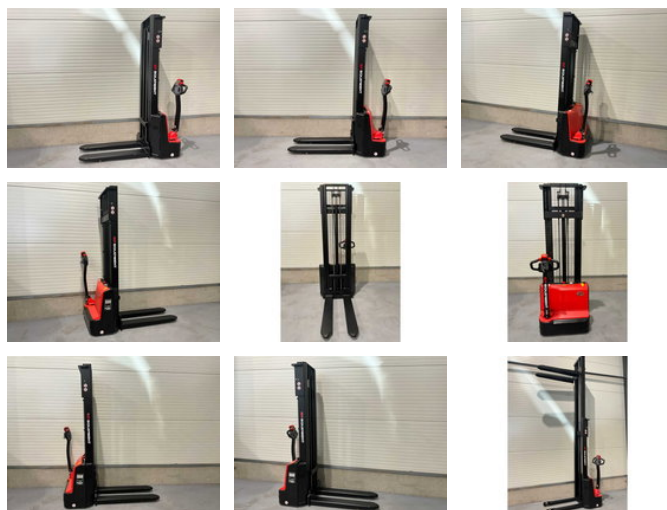

Ep DS3 hefhoogte 3,60 meter

General features

Brand	Ep
Subcategory	Pallet stacker
Construction year	2026
General condition	Very good
Fuel	Electric
Reference	147
CE marking	Yes

Characteristics

Empty weight	580kg
Load capacity	1.500kg

Length	172cm
Width	80cm
Lifting capacity	1.500kg
Lifting height	3.600mm
Mast type	Articulated

Ep DS3 hefhoogte 3,60 meter

Description

New EP DS3 3.6 stacker with a lift height of 3.6 meters: 12-month warranty Fast charging time Maintenance-free AGM battery
Available in 4 different lift heights Strong undercarriage Clearance height 2.37 m