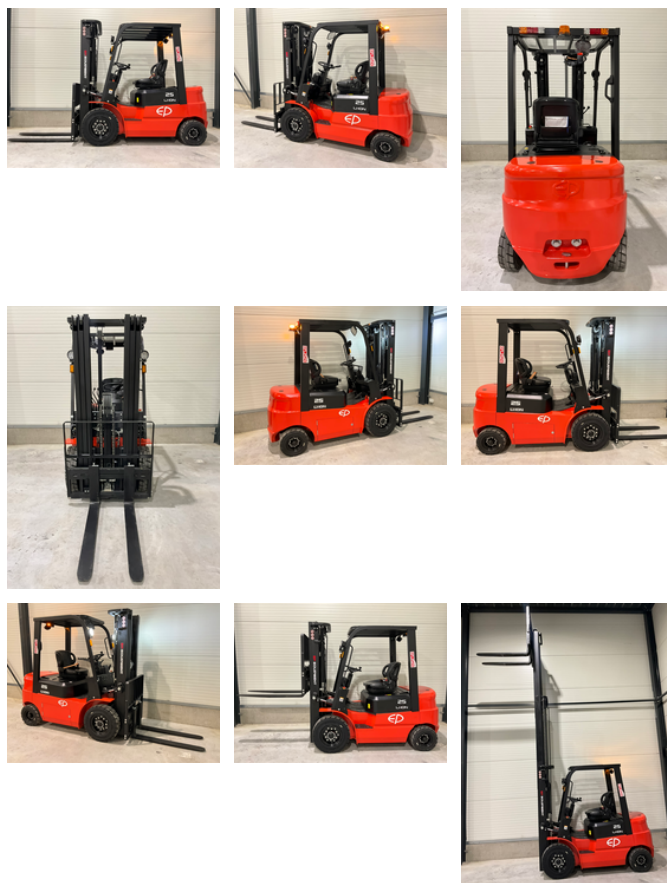

Ep EFL252X EFL252X Hefhoogte 4,80 meter

General features

Brand	Ep
Subcategory	Forklift
Construction year	2026
General condition	Very good
Fuel	Electric
Reference	148
CE marking	Yes

Characteristics

Empty weight	4.570kg
Length	258cm
Width	106cm
Lifting capacity	2.500kg
Lifting height	4.800mm

Mast type

Triplex

Clearance height

2.100mm

Ep EFL252X EFL252X Hefhoogte 4,80 meter

Description

New type EP EFL 252X with triplomast 4800mm with freelif and integrated sideshift. 4th function with hoses to forkboard. Led lighting and street lighting and bleuspot. Headroom 2.21 meters. With exchangeable battery and built-in charger on 220 volts. Separate extra battery available with charger so that you can work with 1 battery and 1 battery on the charger.