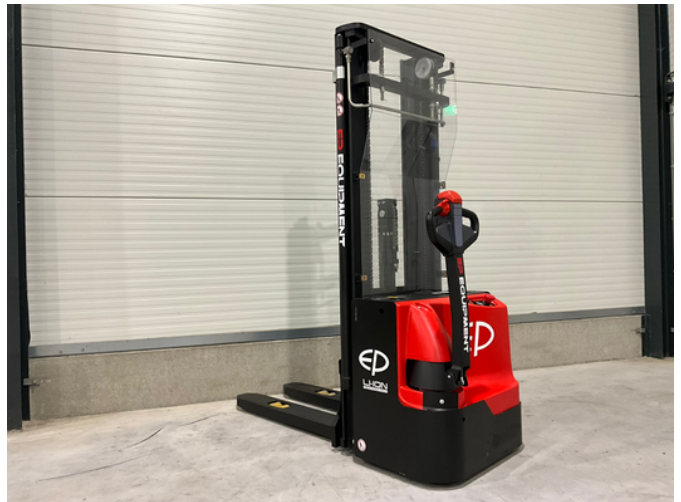

EP WSA161 stapelaar hefhoogte 4,50 meter

General features

Brand	EP
Subcategory	Pallet stacker
Construction year	2026
Condition	Used
General condition	Very good
Fuel	Electric
CE marking	Yes

Characteristics

Empty weight	940kg
Load capacity	1.600kg
Length	187cm
Width	80cm
Lifting capacity	1.600kg
Lifting height	4.500mm

EP WSA161 stapelaar hefhoogte 4,50 meter

Accessories