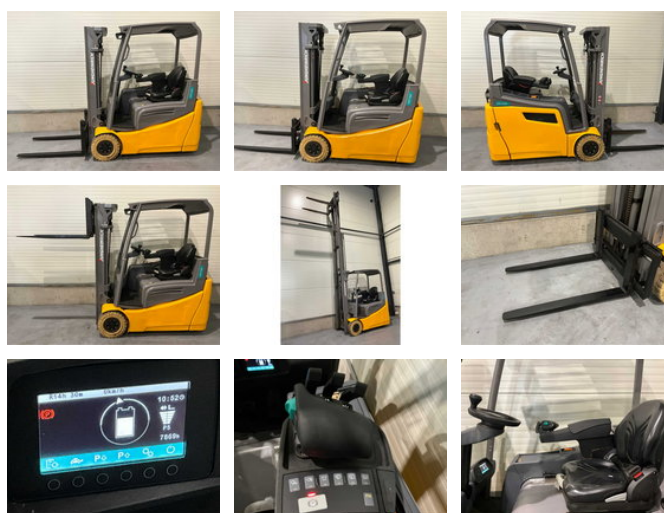

## Jungheinrich EFG 216K

### General features

Brand	Jungheinrich
Subcategory	Forklift
Construction year	2021
Hourmeter reading	7868
Condition	Used
General condition	Very good
Fuel	Electric

### Characteristics

Empty weight	3.223kg
Length	2.820cm

Width	1.020cm
Cabin	Open
Lifting capacity	1.600kg
Lifting height	4.320mm
Mast type	Triplex
Clearance height	2.030mm