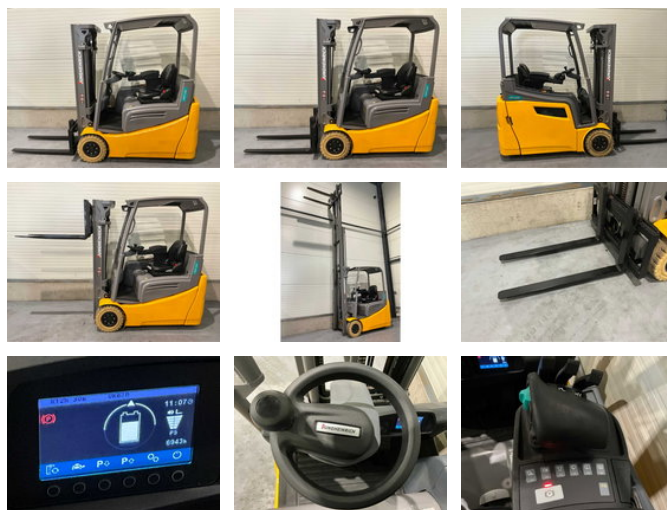

Jungheinrich EFG 216K

General features

Brand	Jungheinrich
Subcategory	Forklift
Construction year	2021
Hourmeter reading	6942
Condition	Used
General condition	Very good
Fuel	Electric

Characteristics

Empty weight	3.223kg
Length	2.820cm

Width	1.020cm
Cabin	Open
Lifting capacity	1.600kg
Lifting height	4.320mm
Mast type	Triplex
Clearance height	2.030mm

Jungheinrich EFG 216K

Description

Additional options: Non-marking tyres, fingertip control