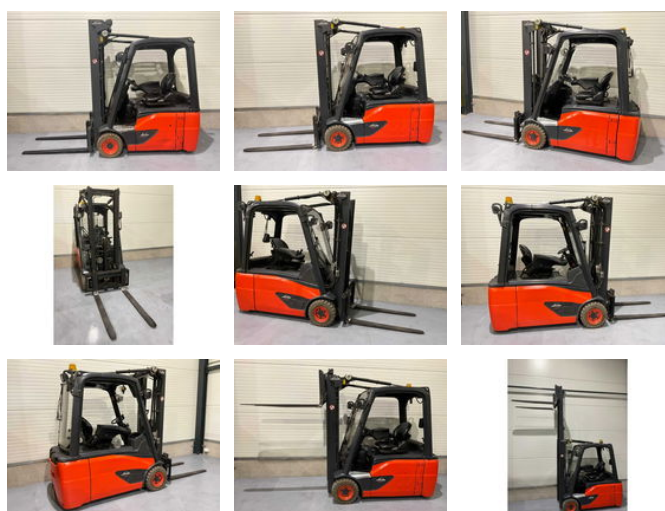

Linde E16C E16C

General features

Brand	Linde
Subcategory	Forklift
Construction year	2016
Hourmeter reading	1314
Color	Red
Condition	Used
General condition	Very good
CE marking	Yes

Characteristics

Length	280cm
Width	99cm

Lifting capacity	1.600kg
Lifting height	5.220mm
Mast type	Triplex
Clearance height	234mm

Linde E16C E16C

Description

Additional options : All-round LED lighting , joy stick , flashing light , Very few hours clean truck