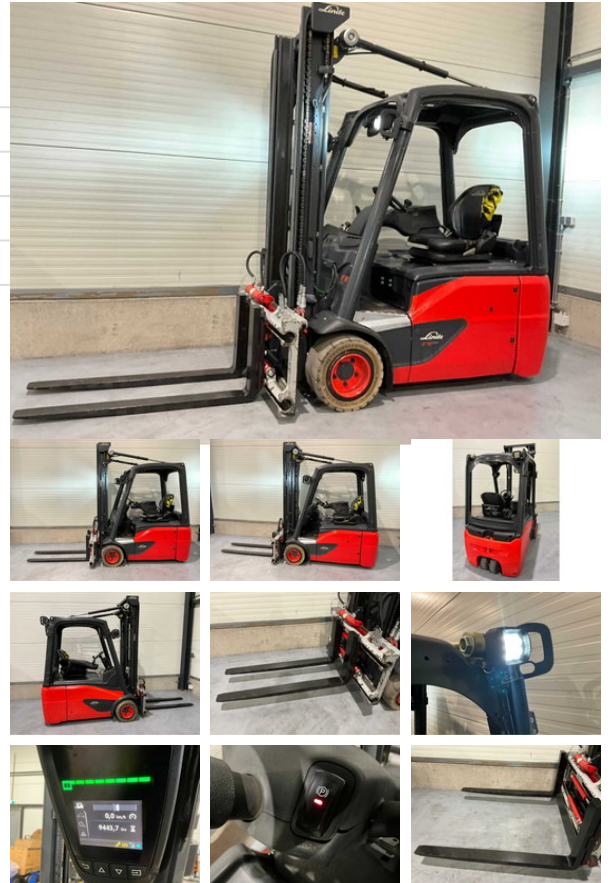

Linde E18-02

General characteristics

Brand	Linde
Subcategory	Forklift
Year of construction	2018
Condition	Used
General state	Very good
Fuel	Electric

Properties

Single weight	3.484kg
Length	3.280cm
Width	1.080cm
Cabin	Open
Max. lifting capacity	1.600kg
Lifting height	3.550mm
Mast type	mastType.none
Clearance height	2.360mm

Description

Additional options: All-round LED lighting, Spoon adjuster, Joystick, Electric handbrake, Non-marking tyres