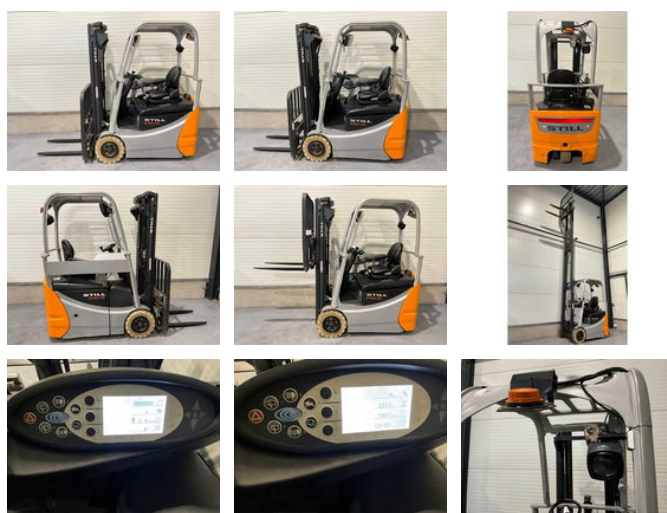

Still RX50-13

General features

Brand	Still
Subcategory	Forklift
Construction year	2019
Hourmeter reading	2215
Condition	Used
General condition	Very good

Characteristics

Empty weight	2.723kg
Length	2.640cm

Width	1.010cm
Cabin	Open
Lifting capacity	1.500kg
Lifting height	465mm
Mast type	Triplex
Clearance height	2.120mm

Still RX50-13

Description

Additional options: Blue spot rear, rotating beacon, non-marking tyres, joystick control, very neat compact truck